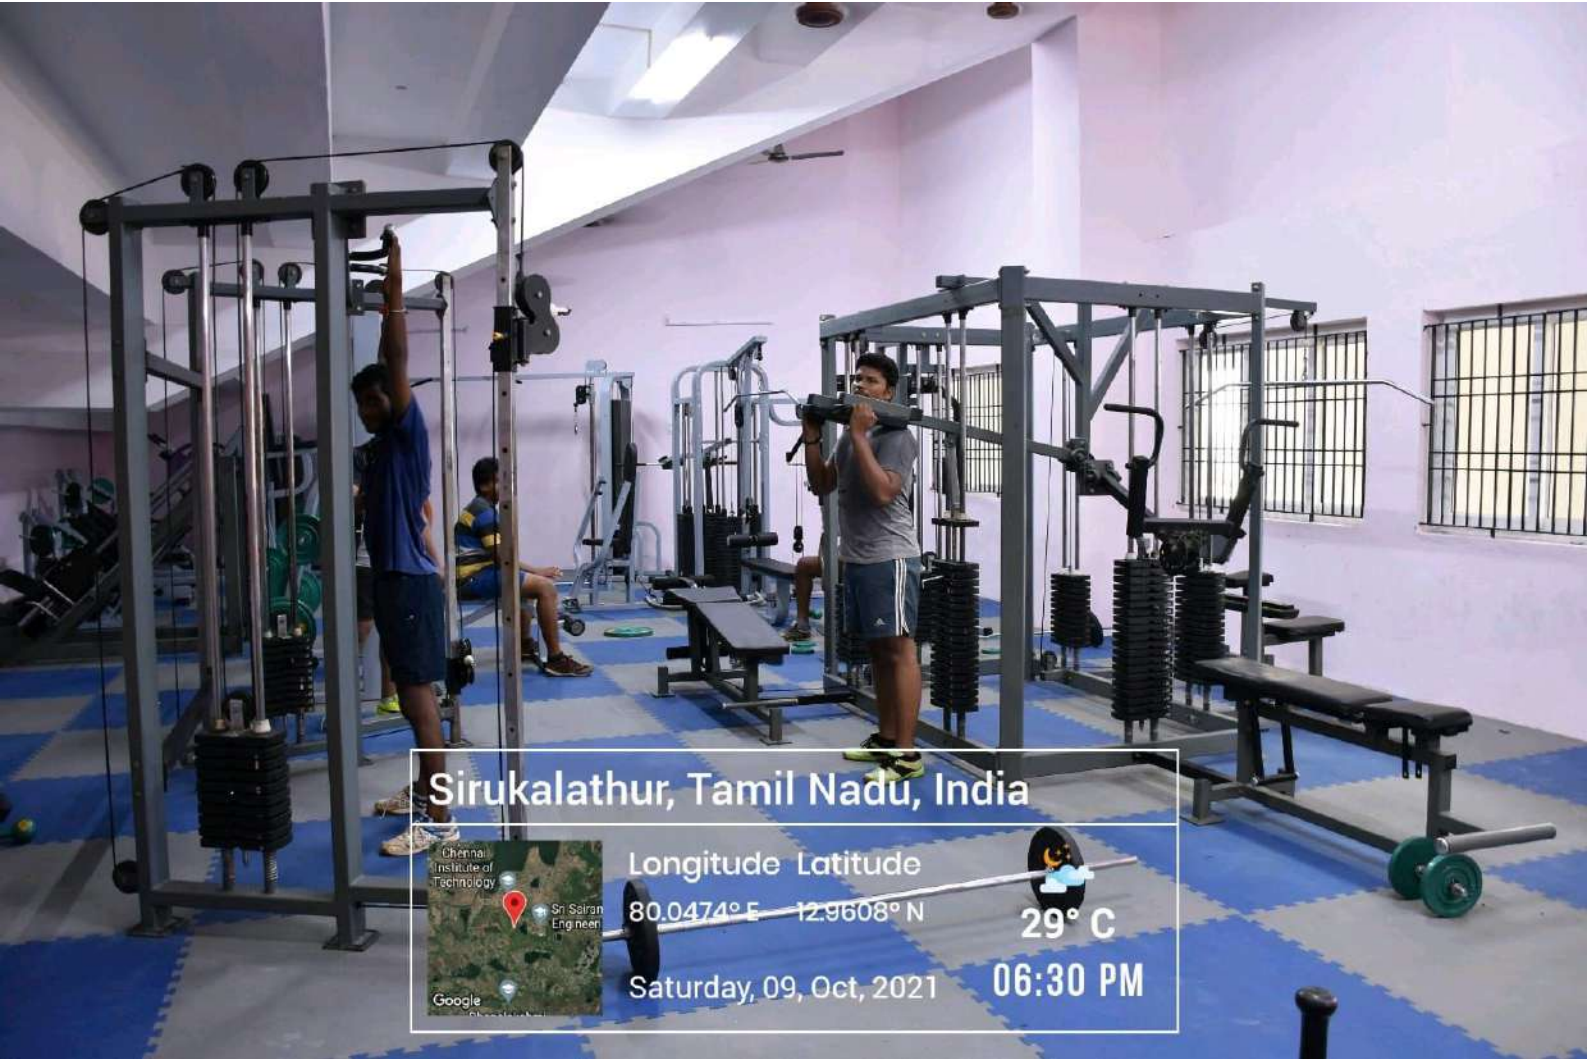

Sirukalathur, Tamil Nadu, India

Longitude Latitude

80.0474° E 12.9608° N

29° C

Saturday, 09, Oct, 2021

06:30 PM